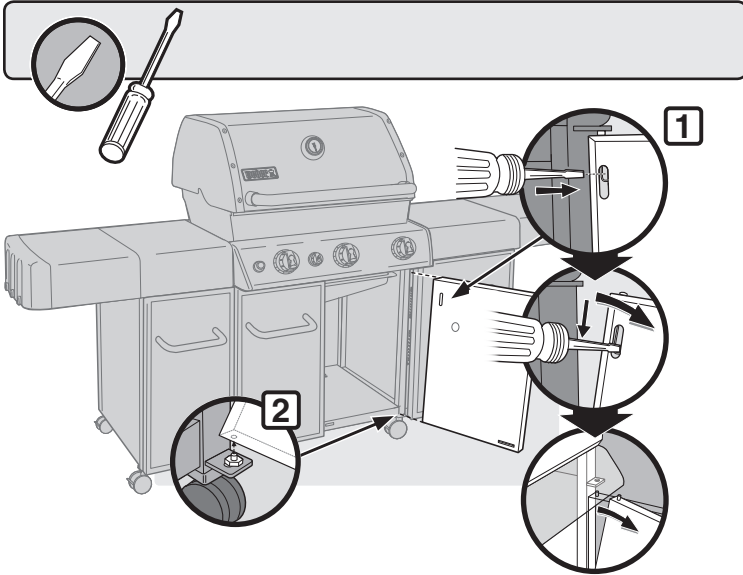

# PRESSURE PLATE INSTALLATION INSTRUCTIONS

1

2

3

4

 - 7/16"

5

6