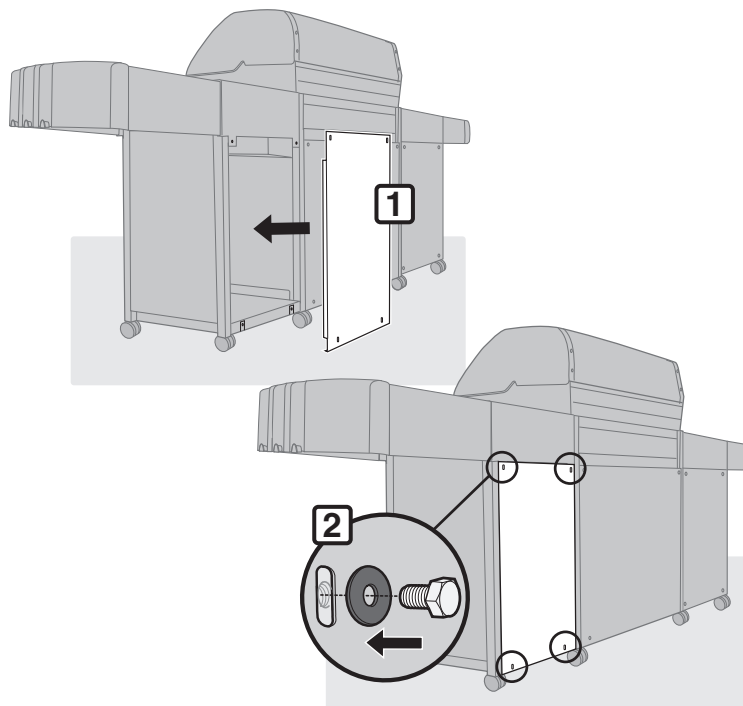

4

- 7/16"

5

6

- 7/16"

7

- 7/16"