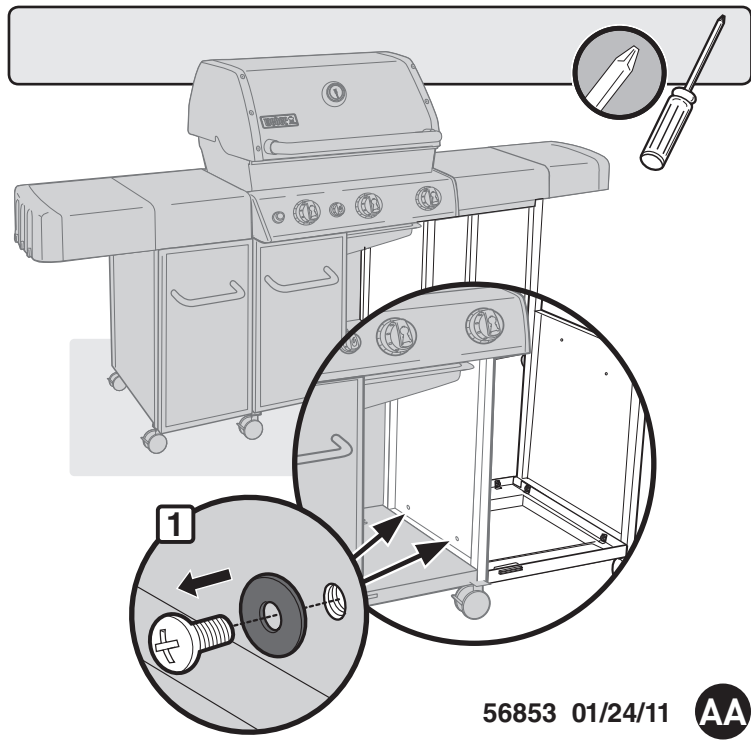

# PRESSURE PLATE INSTALLATION INSTRUCTIONS

1

2

3

4

 - 7/16"

5

6