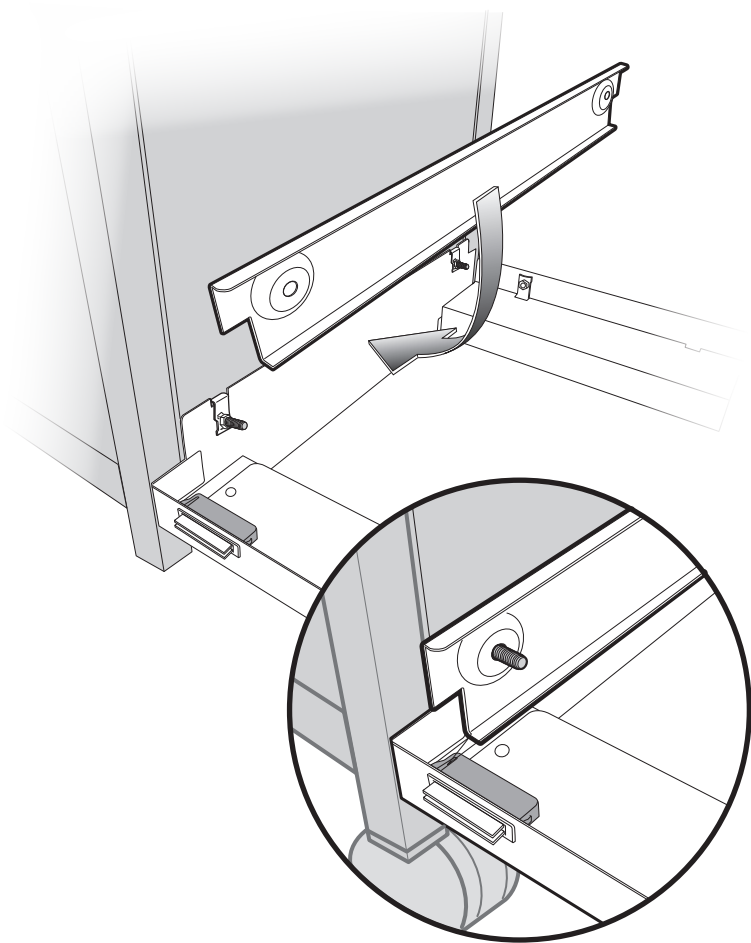

# PRESSURE PLATE INSTALLATION INSTRUCTIONS

1

2

3

4

 - 7/16"

5

6