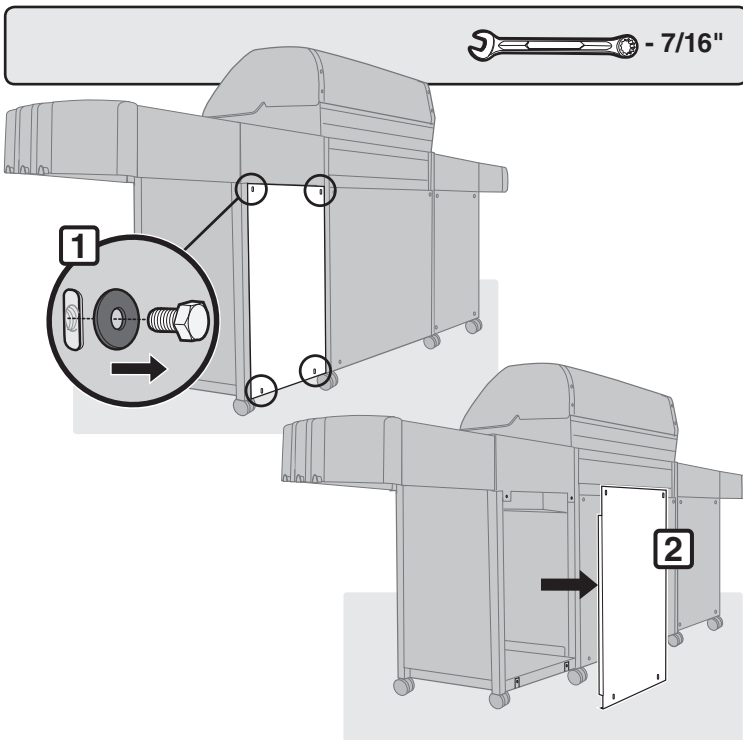

# PRESSURE PLATE INSTALLATION INSTRUCTIONS

1

2

3

4

 - 7/16"

5

6