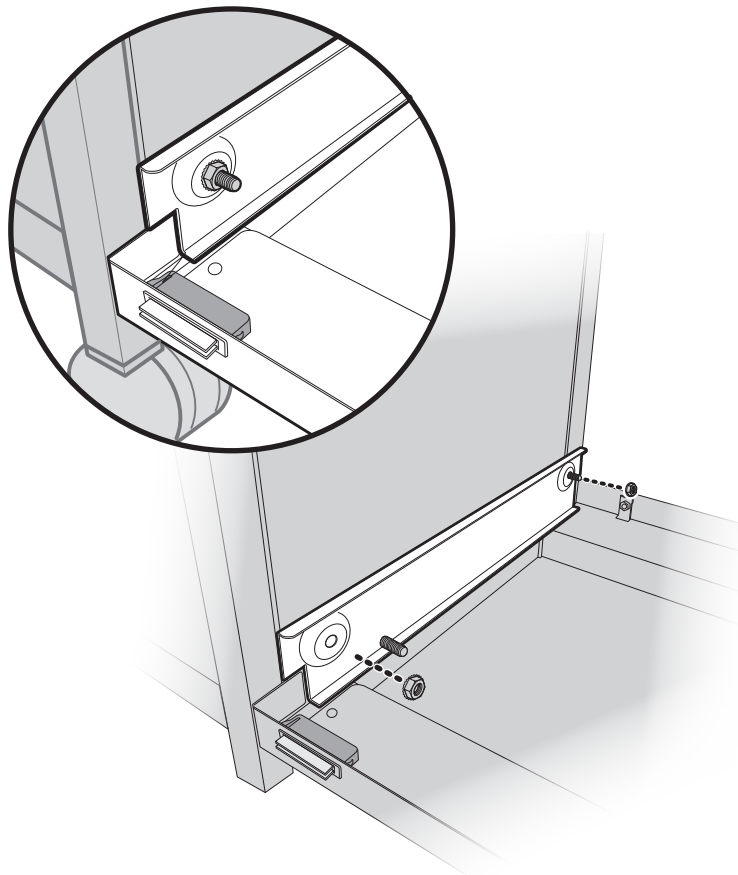

4

- 7/16"

5

6

- 7/16"

7

- 7/16"