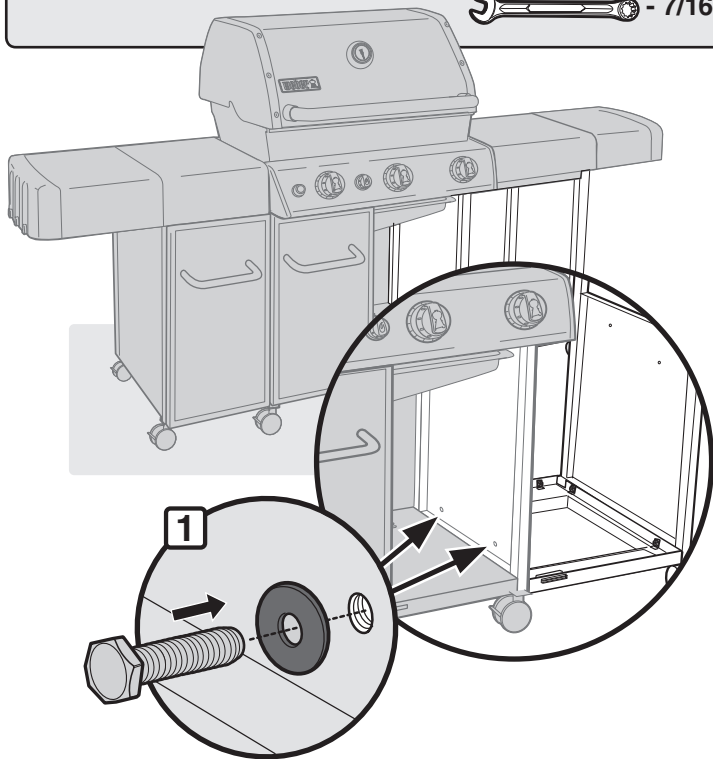

# PRESSURE PLATE INSTALLATION INSTRUCTIONS

1

2

3

4

 - 7/16"

5

6