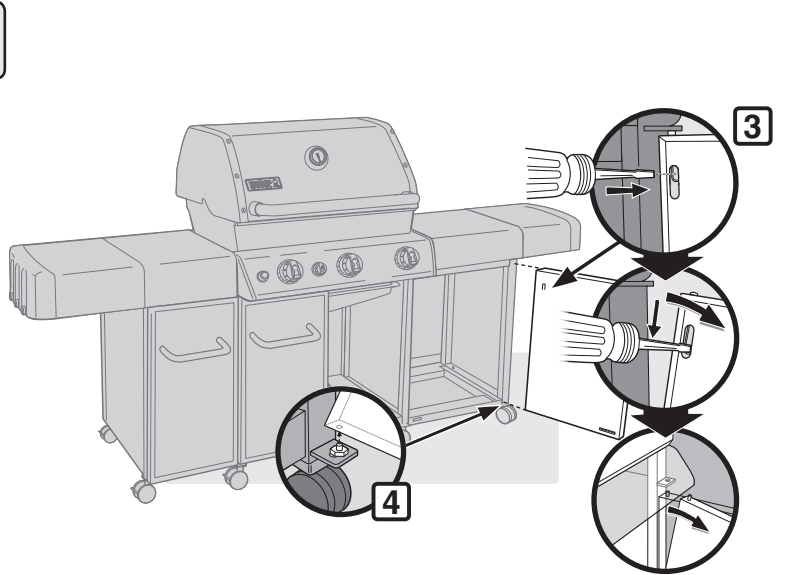

# PRESSURE PLATE INSTALLATION INSTRUCTIONS

1

2

3

4

 - 7/16"

5

6