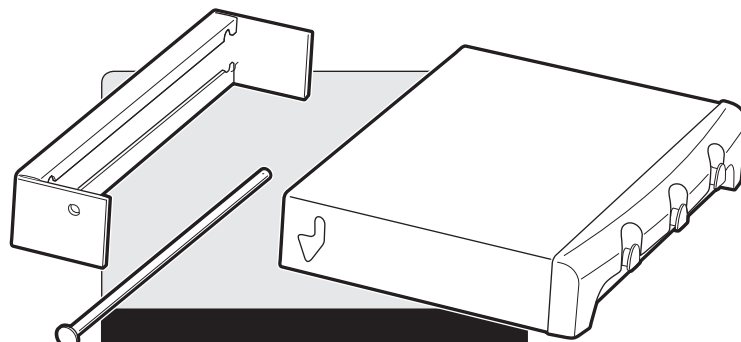

SPIRIT

FOLD-DOWN SIDE TABLE ASSEMBLY REPLACEMENT INSTRUCTIONS

**THIS PROCEDURE SHOULD ONLY BE PERFORMED BY AN AUTHORIZED
WEBER-STEPHEN PRODUCTS LLC SERVICE TECHNICIAN**

⚠ WARNING: GENUINE WEBER-STEPHEN REPLACEMENT PARTS MUST BE USED FOR ANY REPAIR OR REPLACEMENT. YOUR ACTIONS, IF YOU FAIL TO FOLLOW THIS PRODUCT WARNING, MAY CAUSE A FIRE, AN EXPLOSION, OR STRUCTURAL FAILURE RESULTING IN SERIOUS PERSONAL INJURY OR DEATH AS WELL AS DAMAGE TO PROPERTY. (WILL VOID ALL WARRANTY PROTECTION.)

⚠ DANGER: BEFORE PERFORMING ANY WORK MAKE SURE THE GAS SUPPLY IS TURNED OFF AT THE SOURCE. FAILURE TO FOLLOW DANGERS, WARNINGS AND CAUTIONS CONTAINED IN THIS INSTRUCTION SHEET MAY CAUSE A FIRE OR AN EXPLOSION RESULTING IN SERIOUS PERSONAL INJURY OR DEATH AS WELL AS DAMAGE TO PROPERTY.

**FOLD-DOWN
SIDE TABLE ASSEMBLY
REPLACEMENT**

⚠ BEFORE STARTING: Make sure lid is closed and casters are locked to prevent grill from moving.

NOTE: Grills illustrated may differ slightly from model purchased.