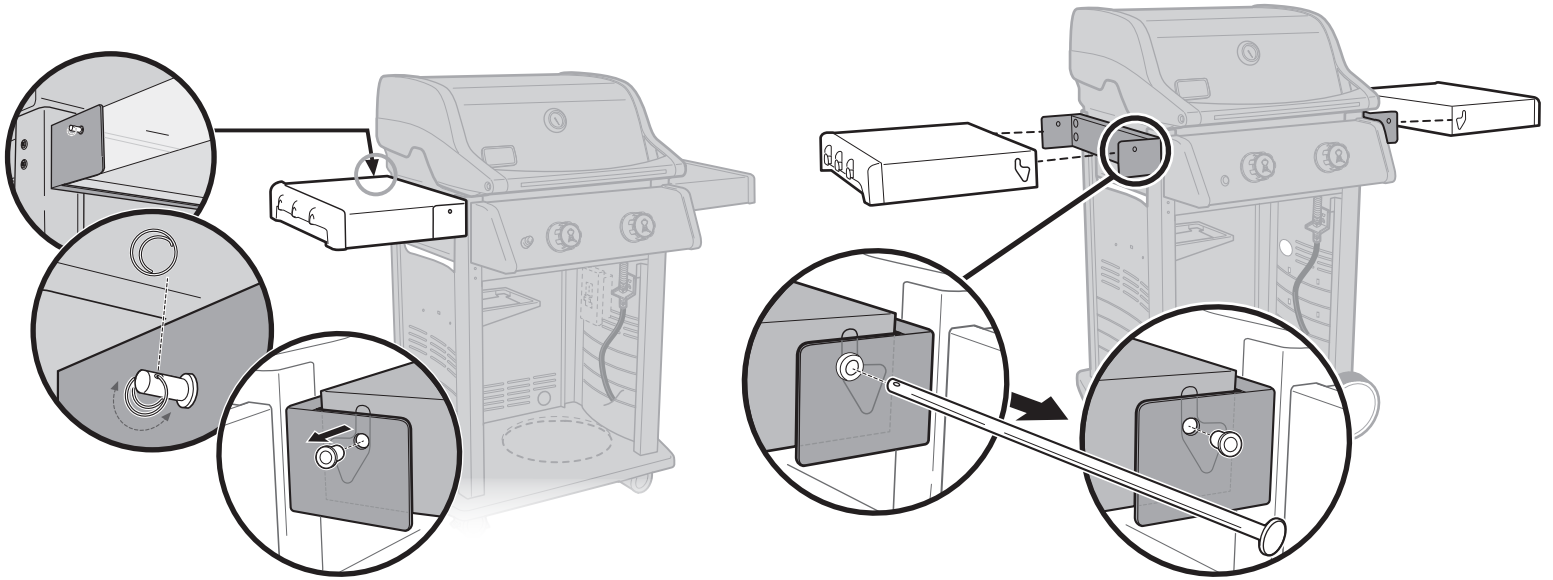

1

FOLD-DOWN SIDE TABLE ASSEMBLY REMOVAL