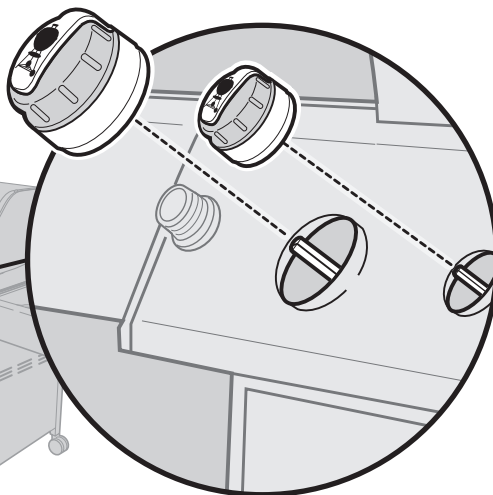

Summit
GENESIS

CONTROL KNOB REPLACEMENT INSTRUCTIONS

Summit

Genesis

WEBER-STEPHEN PRODUCTS LLC
Customer Service Center
1890 Roselle Road, Suite 308
Schaumburg, IL 60195

1-800-446-1071 (USA ONLY)
www.weber.com