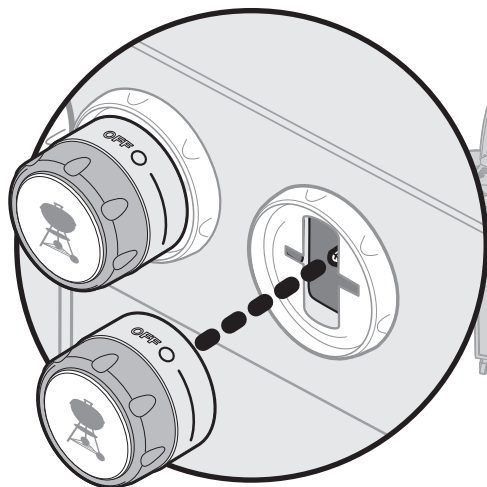

Summit
GENESIS

CONTROL KNOB REPLACEMENT INSTRUCTIONS

Summit

Genesis

WEBER-STEPHEN PRODUCTS LLC
Customer Service Center
1890 Roselle Road, Suite 308
Schaumburg, IL 60195

1-800-446-1071 (USA ONLY)
www.weber.com