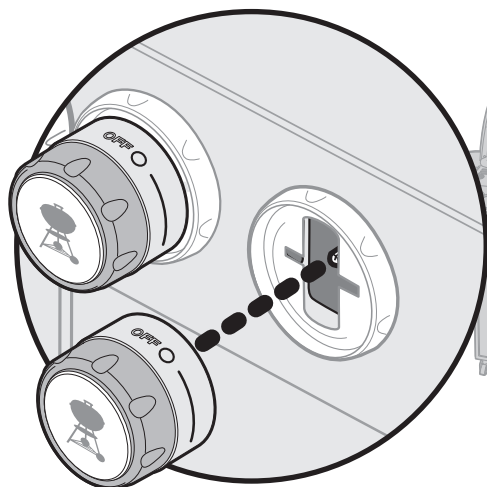

CONTROL KNOB REPLACEMENT INSTRUCTIONS

Summit