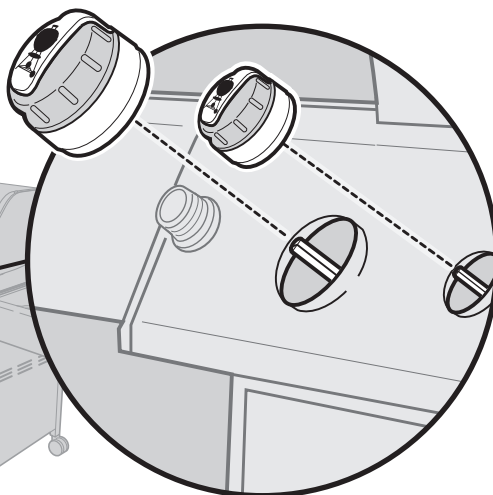

56437 02/08/11

Summit
GENESIS

CONTROL KNOB REPLACEMENT INSTRUCTIONS

Summit

Genesis

WEBER-STEPHEN PRODUCTS LLC
Customer Service Center
1890 Roselle Road, Suite 308
Schaumburg, IL 60195

1-800-446-1071 (USA ONLY)
www.weber.com